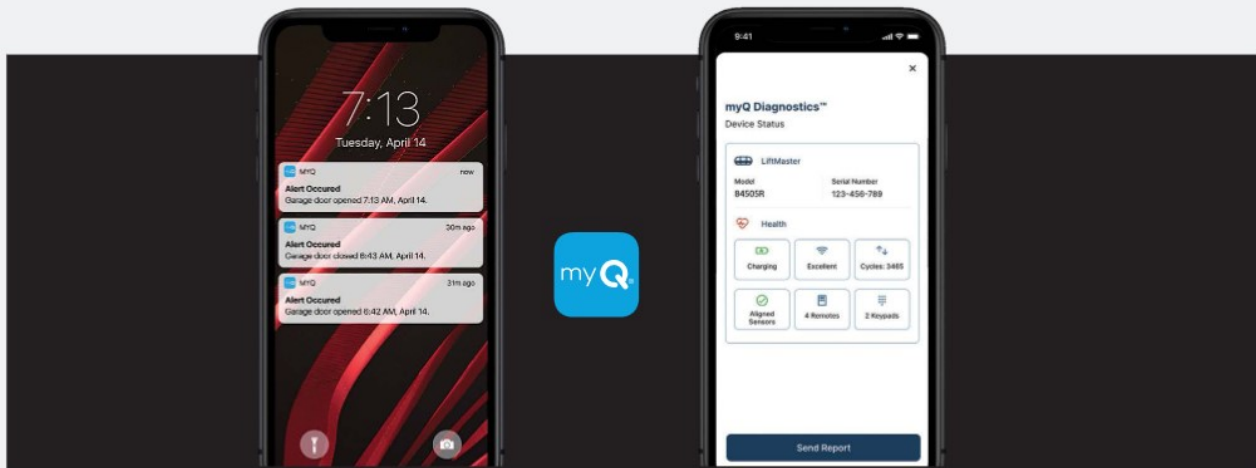

98022

Popular features

Smart

- Space-saving design opens up the ceiling.
- Built-in Wi-Fi and Bluetooth for the easiest way to connect the garage.
- myQ Remote LED Light provides maintenance-free illumination.
- myQ Mobile App lets users receive alerts and control the opener from anywhere

Safe and Secure

- Time-to-Close automatically closes the door after a user defined amount of time: 1min, 5min, 10min or custom.
- Security+ 2.0 safeguards garage access by sending a new code to your garage door opener with every click.
- Motion Detector automatically turns on the light.
- The Protector System Auto-Reverses the Door if there's an obstruction.

Do more with myQ

Use the myQ app to control, secure, and monitor your garage, and conveniently share and manage access to your home without sharing passcodes or keys. Also, take the hassle out of service repair and easily connect to a trusted Dealer through the myQ app.