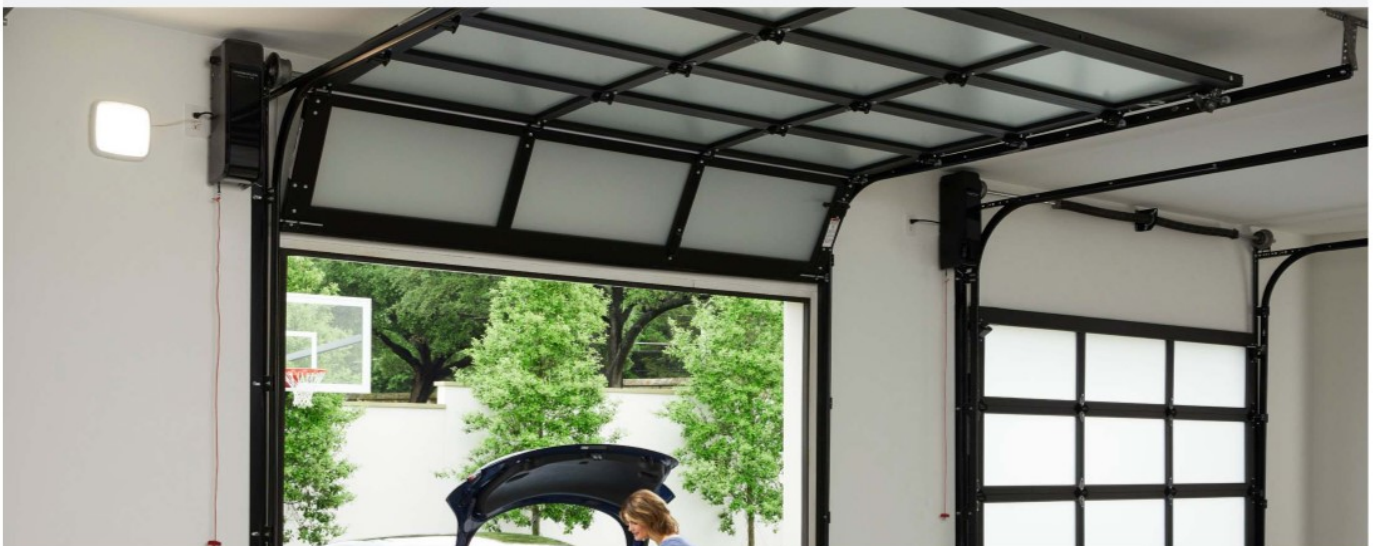

Improved DC Battery Backup Wall Mount Wi-Fi Garage Door Opener, Space-Saving, no Cable Tension Monitor, Heavy Lifting, LED Lighting System.

98022

Popular features

Smart

- Space-saving design opens up the ceiling.
- Built-in Wi-Fi and Bluetooth for the easiest way to connect the garage.
- myQ Remote LED Light provides maintenance-free illumination.
- myQ Mobile App lets users receive alerts and control the opener from anywhere

Quiet Operation

Wall-Mount design and a powerful ultra-quiet DC motor that eliminates noise and reduces vibrations through the ceiling while providing a reliable, smooth operation.

Reliable

- Integrated Battery backup ensures access even when the powers out.
- Unmatched warranty that includes lifetime motor, 5-year parts, and 1-year battery and accessories.

Safe and Secure

- Time-to-Close automatically closes the door after a user defined amount of time: 1min, 5min, 10min or custom.
- Security+ 2.0 safeguards garage access by sending a new code to your garage door opener with every click.
- Motion Detector automatically turns on the light.
- The Protector System Auto-Reverses the Door if there's an obstruction.